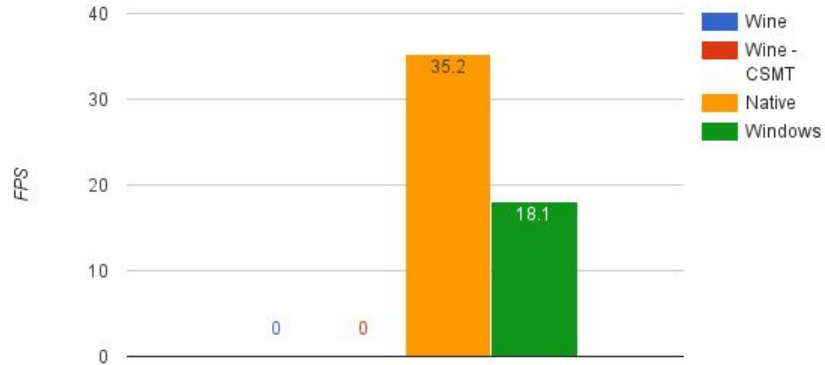

Unigine Valley GL

Unigine Valley

*Broken OGL on Windows