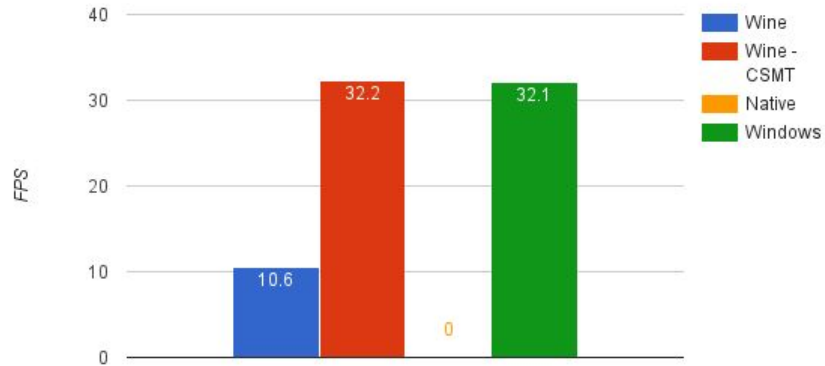

Unigine Valley DX9

Unigine Valley

*Wine CSMT > Windows