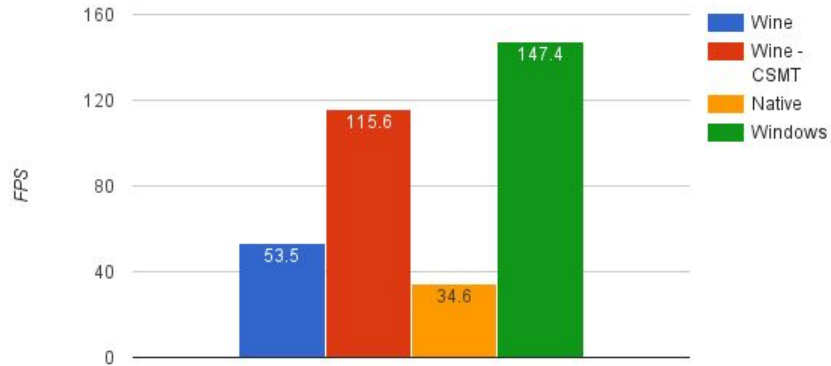

CSMT - off main thread DirectX > OpenGL

Gallium Nine - “Native DirectX9” on Linux!

Benchmarks!

RX 480 & Core i5 6600K

Fedora 25 x Windows 10

OSS driver x AMD Crimson

War Thunder

War Thunder